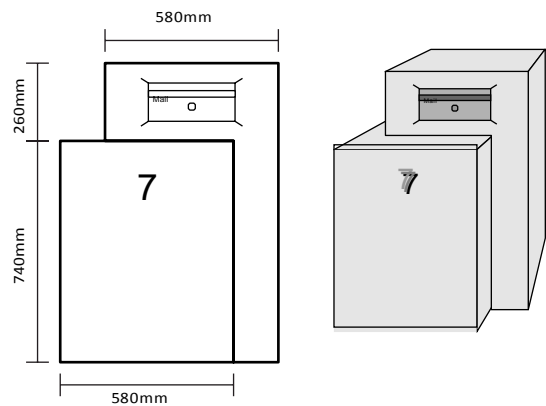

KEY LARGO

H 830mm X W 470mm X D 370mm

BERMUDA

H 830mm X W 560mm X D 370mm

BAHAMA

H 930mm X W 470mm X D 370mm

BARBADOS

H 830mm X W 560mm X D 370mm

JAMAICA

H 1000mm X W 620mm X D 360mm

ANTIGUA

H 1000mm X W 730mm X D 450mm

PLEASE NOTE: With the Bermuda, Bahama and Jamaica right or left design configurations are available.
Key Largo, Bahama, Bermuda and Barbados are included in Letterbox and Clothesline Packages.
Extra charges will apply for Jamaica and Antigua.