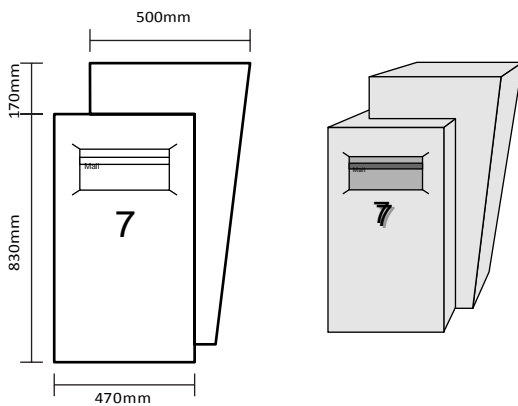

KEY LARGO

H 830mm X W 470mm X D 370mm

BERMUDA

H 830mm X W 560mm X D 370mm

BAHAMA

H 930mm X W 470mm X D 370mm

BARBADOS

H 830mm X W 560mm X D 370mm

JAMAICA

H 1000mm X W 620mm X D 360mm

ANTIGUA

H 1000mm X W 730mm X D 450mm

PLEASE NOTE: With the Bermuda, Bahama and Jamaica right or left design configurations are available.
Key Largo, Bahama, Bermuda and Barbados are included in Letterbox and Clothesline Packages.
Extra charges will apply for Jamaica and Antigua.