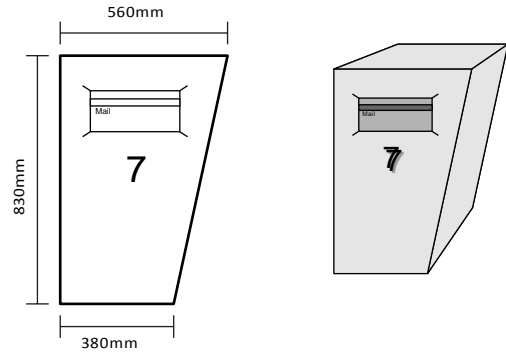

KEY LARGO

H 830mm X W 470mm X D 370mm

BERMUDA

H 830mm X W 560mm X D 370mm

BAHAMA

H 930mm X W 470mm X D 370mm

BARBADOS

H 830mm X W 560mm X D 370mm

JAMAICA

H 1000mm X W 620mm X D 360mm

ANTIGUA

H 1000mm X W 730mm X D 450mm

PLEASE NOTE: With the Bermuda, Bahama and Jamaica right or left design configurations are available.
Key Largo, Bahama, Bermuda and Barbados are included in Letterbox and Clothesline Packages.
Extra charges will apply for Jamaica and Antigua.