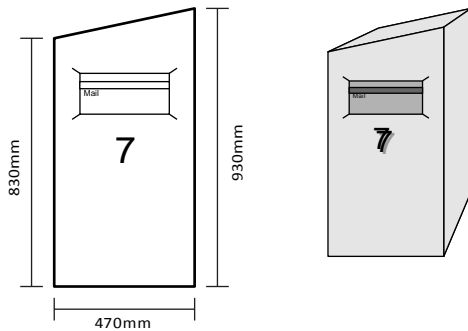

KEY LARGO

H 830mm X W 470mm X D 370mm

BERMUDA

H 830mm X W 560mm X D 370mm

BAHAMA

H 930mm X W 470mm X D 370mm

BARBADOS

H 830mm X W 560mm X D 370mm

JAMAICA

H 1000mm X W 620mm X D 360mm

ANTIGUA

H 1000mm X W 730mm X D 450mm

PLEASE NOTE: With the Bermuda, Bahama and Jamaica right or left design configurations are available.
Key Largo, Bahama, Bermuda and Barbados are included in Letterbox and Clothesline Packages.
Extra charges will apply for Jamaica and Antigua.