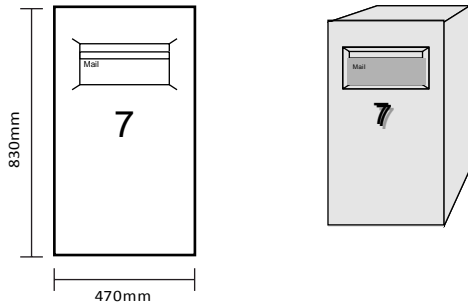

KEY LARGO

H 830mm X W 470mm X D 370mm

BERMUDA

H 830mm X W 560mm X D 370mm

BAHAMA

H 930mm X W 470mm X D 370mm

BARBADOS

H 830mm X W 560mm X D 370mm

JAMAICA

H 1000mm X W 620mm X D 360mm

ANTIGUA

H 1000mm X W 730mm X D 450mm

PLEASE NOTE: With the Bermuda, Bahama and Jamaica right or left design configurations are available.
Key Largo, Bahama, Bermuda and Barbados are included in Letterbox and Clothesline Packages.
Extra charges will apply for Jamaica and Antigua.