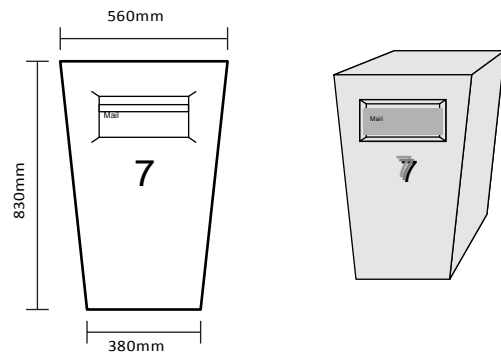

KEY LARGO

H 830mm X W 470mm X D 370mm

BERMUDA

H 830mm X W 560mm X D 370mm

BAHAMA

H 930mm X W 470mm X D 370mm

BARBADOS

H 830mm X W 560mm X D 370mm

JAMAICA

H 1000mm X W 620mm X D 360mm

ANTIGUA

H 1000mm X W 730mm X D 450mm

PLEASE NOTE: With the Bermuda, Bahama and Jamaica right or left design configurations are available.
Key Largo, Bahama, Bermuda and Barbados are included in Letterbox and Clothesline Packages.
Extra charges will apply for Jamaica and Antigua.